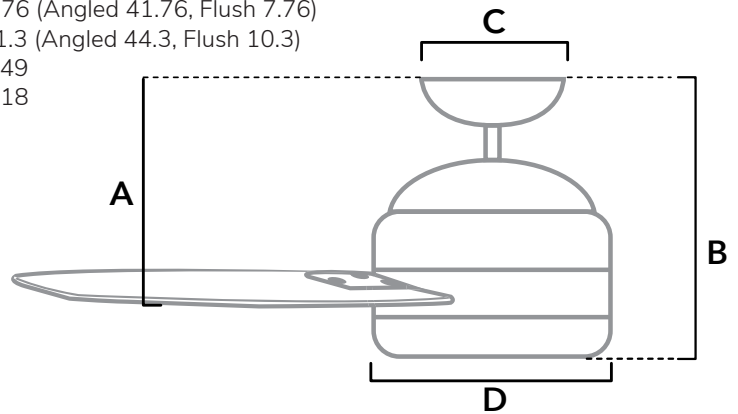

DIMENSIONS

Measured in inches

- A. 8.76 (Angled 41.76, Flush 7.76)
- B. 11.3 (Angled 44.3, Flush 10.3)
- C. 6.49
- D. 7.18

50262 | Fresh White Body with Light Stripe or Fresh White Blades

ADDITIONAL FINISHES

FAN SPECIFICATIONS

Motor Type	Reversible	Wire Length	Control Type	Downrod	Location	Blade #	Add'l Sizes
AC	YES	32" (24" Downrod)	Pull Chains	3" Included	Damp	3	44", 52" 60"

AIRFLOW AND LIGHT SPECIFICATIONS